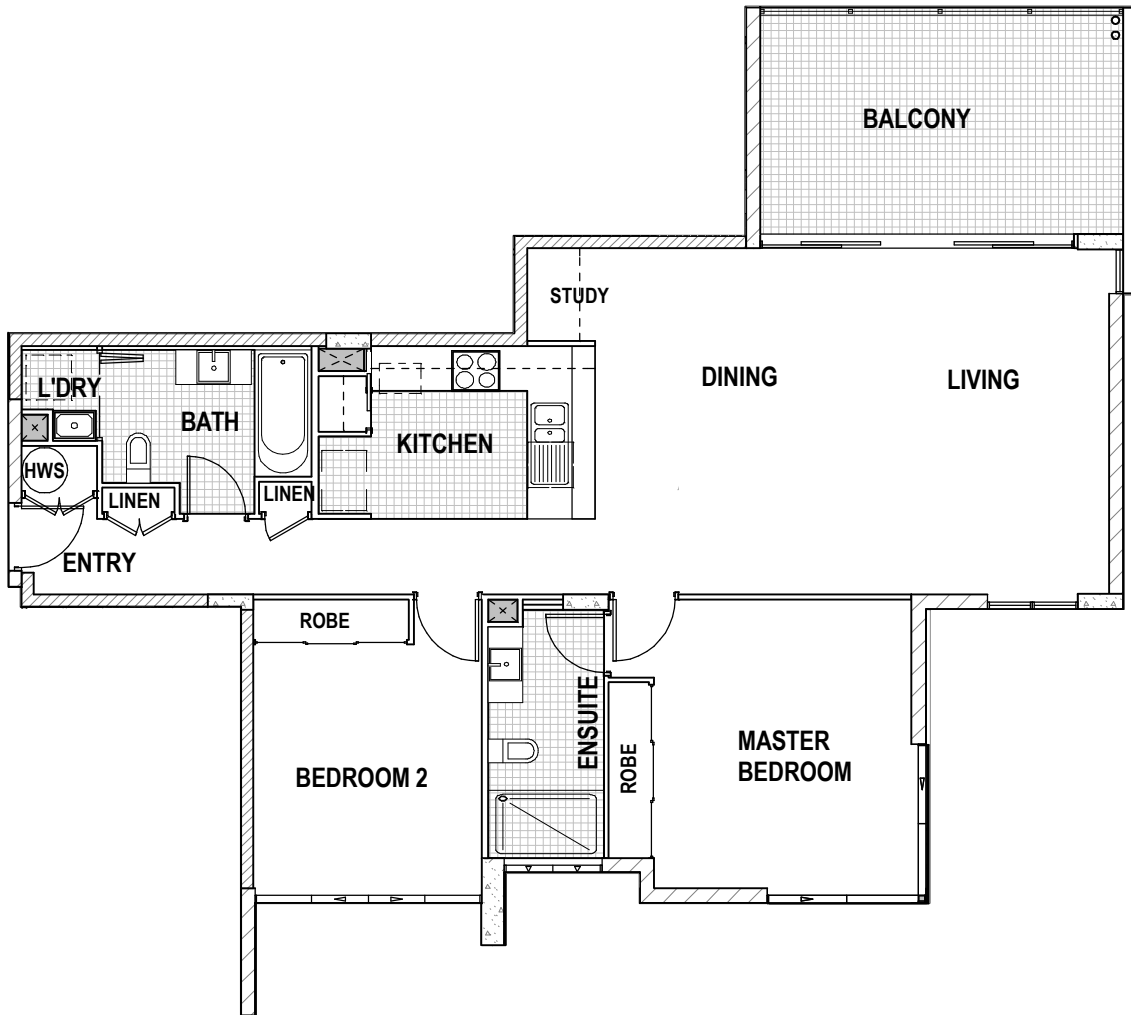

LOT 107 - (APARTMENT 107)

LEVEL C

Disclaimer