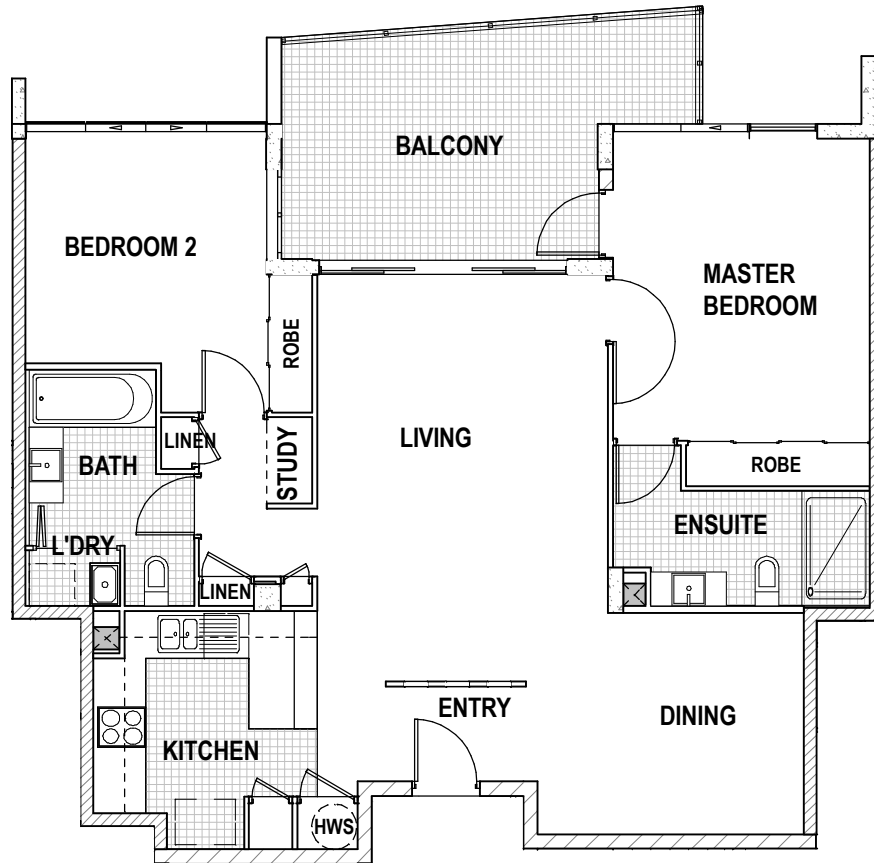

LOT 117 - (APARTMENT 117)

LEVEL D

Disclaimer