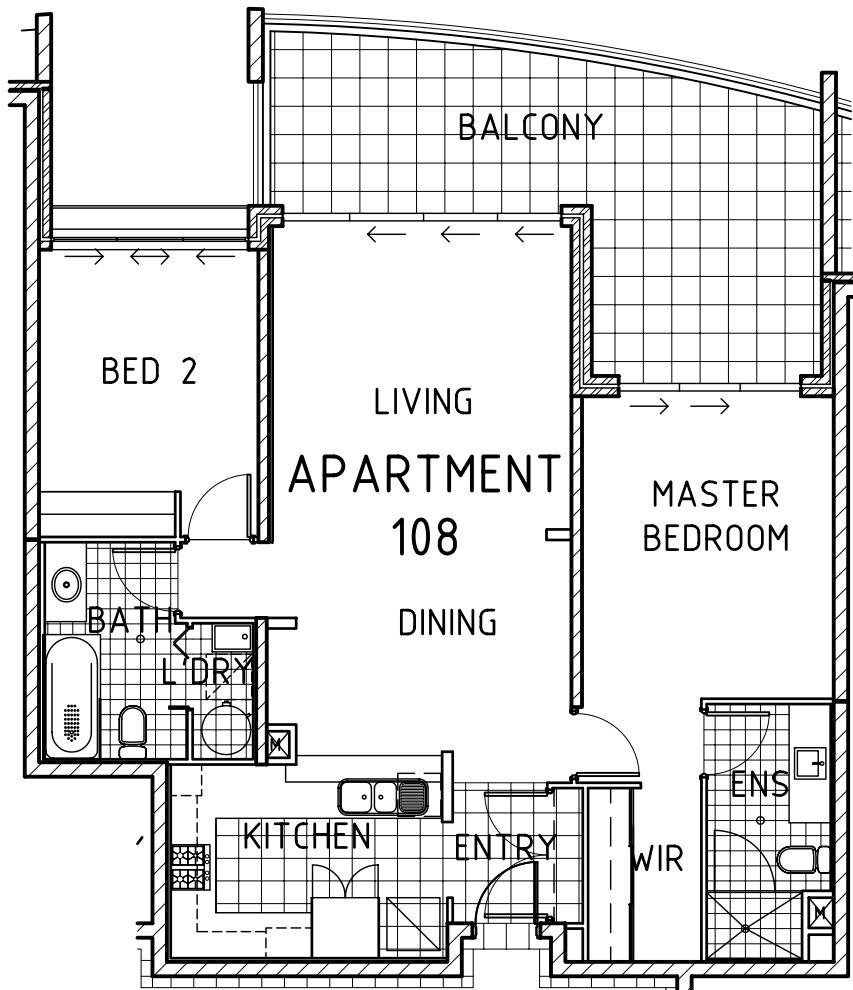

LOT 108 - Area

Internal 93 sqm
External 25 sqm

Total 118 sqm

LOT 108 - (APARTMENT 108)

LEVEL D

Disclaimer