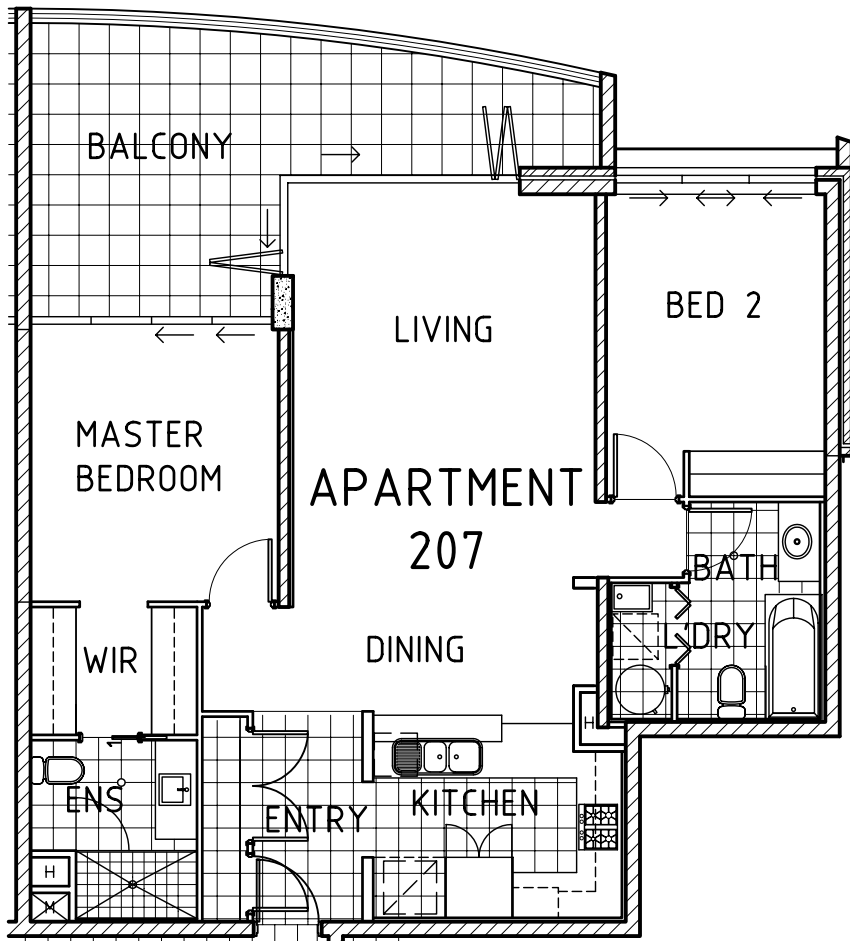

LOCATION PLAN

LOT 207 - Area

Internal 93 sqm
External 21 sqm

Total 114 sqm

LOT 207 - (APARTMENT 207)

LEVEL C

Disclaimer