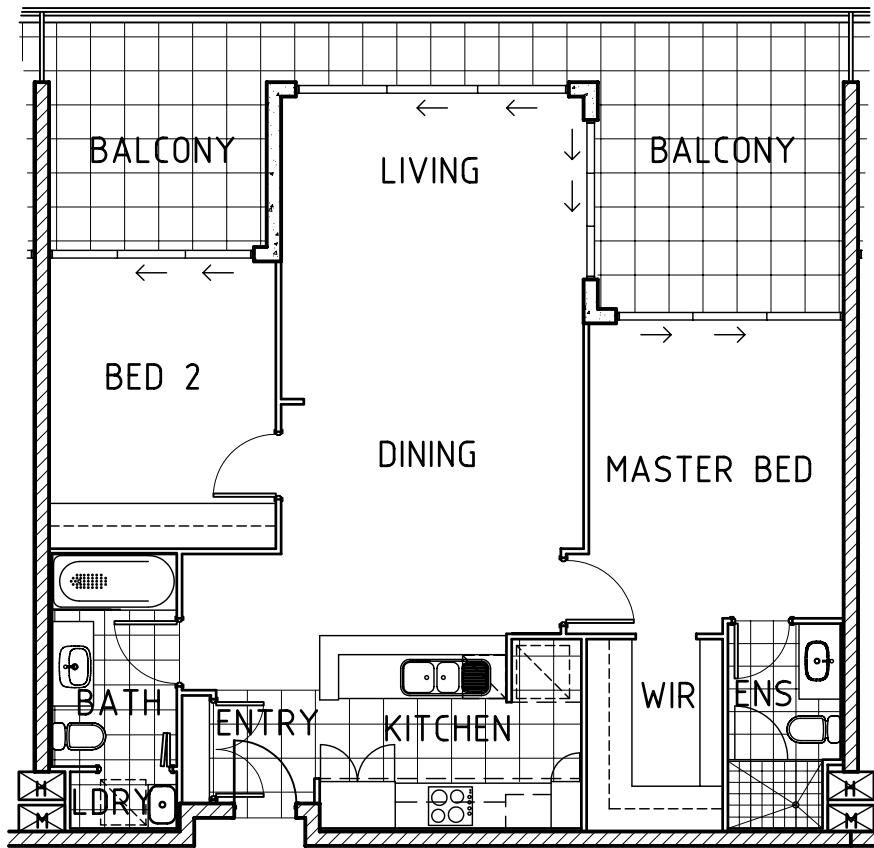

LOT 107 - (APARTMENT 107)

LEVEL C

Disclaimer