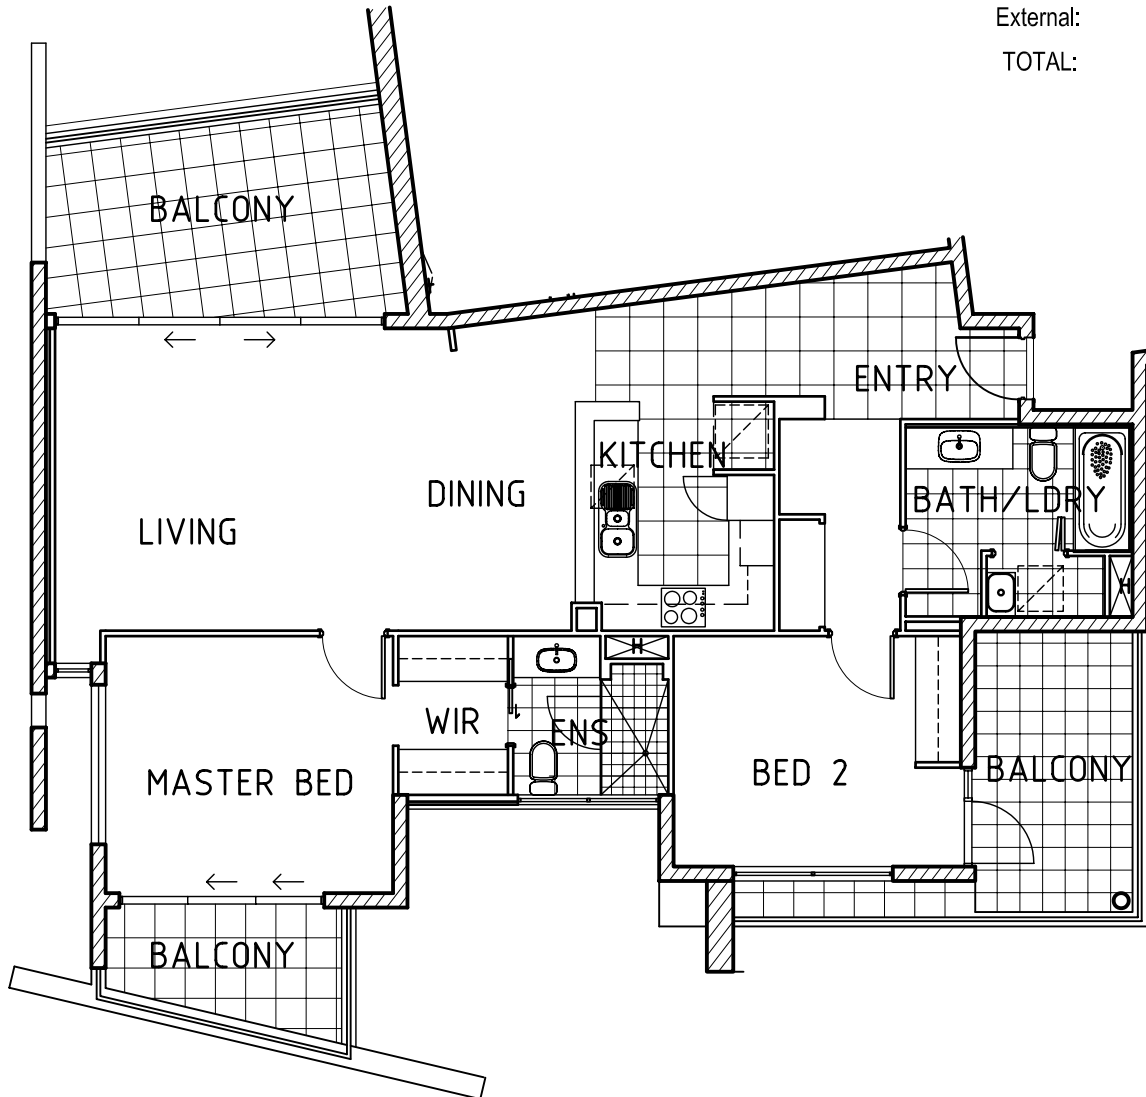

LOCATION PLAN

LOT 114- AREA
Internal: 96sqm
External: 28sqm
TOTAL: 124sqm

LOT 114 - (APARTMENT 114)

LEVEL E

Disclaimer