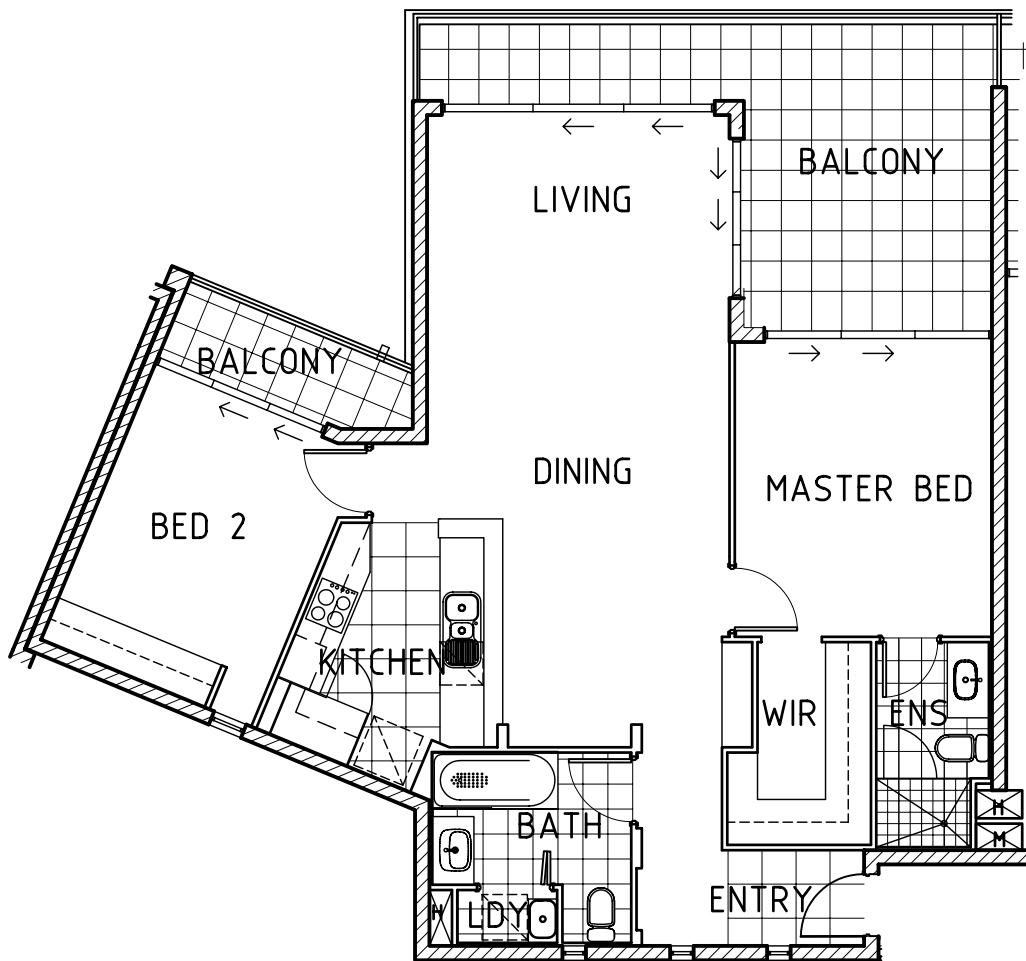

LOT 217 - (APARTMENT 217)

LEVEL F

Disclaimer